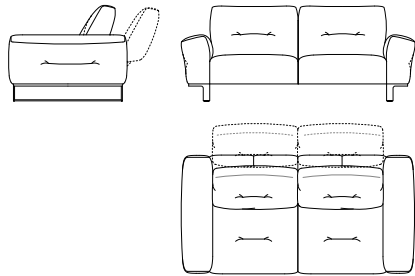

Meccanismo: Schienali con meccanismo a bilanciere per doppia profondità di seduta.
Bracciolo: Poliuretano espanso ad alta portanza e densità variabile rivestito in piuma sterilizzata e fibra poliestere.

Mechanism: Backrest with adjustable rocking mechanism, for double seat depth.

Armrest: Polyurethane foam with high support and variable density covered with sterilized feather and polyester fibre.

Seat: Moulded polyurethane foam with variable densities covered with polyester fibre

Backrest: Moulded polyurethane foam with variable densities covered with sterilized feather and polyester fibre.

Feet: Metal in glossy Carbon or Bronze finish.

350

L 240 x P 110/140 x H 89 cm

300

L 220 x P 110/140 x H 89 cm

L

380 - 370

L 212 x P 110/140 x H 89 cm

R

L

330 - 320

L 192 x P 110/140 x H 89 cm

R