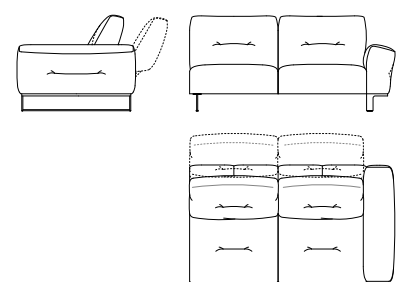

Backrest: Moulded polyurethane foam with variable densities covered with sterilized feather and polyester fibre.

Feet: Metal in glossy Carbon or Bronze finish.

350

L 240 x P 110/140 x H 89 cm

300

L 220 x P 110/140 x H 89 cm

L

380 - 370

L 212 x P 110/140 x H 89 cm

R

L

330 - 320

L 192 x P 110/140 x H 89 cm

R

L

170 - 180

L 120 x P 110/140 x H 89 cm

R

L

150 - 160
L 110 x P 110/140 x H 89 cm

R

L

570 - 560
L 120 x P 155/185 x H 89 cm

R

L

770 - 780
L 147 x P 110/140 x H 89 cm

R

L

730 - 720
L 137 x P 110/140 x H 89 cm

R