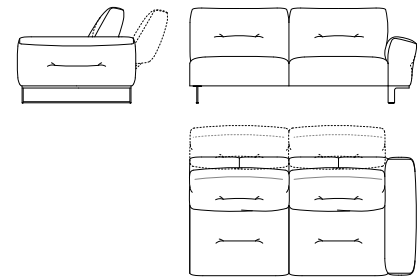

Mechanism: Backrest with adjustable rocking mechanism, for double seat depth.

Armrest: Polyurethane foam with high support and variable density covered with sterilized feather and polyester fibre.

Seat: Moulded polyurethane foam with variable densities covered with polyester fibre

Backrest: Moulded polyurethane foam with variable densities covered with sterilized feather and polyester fibre.

Feet: Metal in glossy Carbon or Bronze finish.

350

L 240 x P 110/140 x H 89 cm

300

L 220 x P 110/140 x H 89 cm

L

380 - 370

L 212 x P 110/140 x H 89 cm

R

L

330 - 320

L 192 x P 110/140 x H 89 cm

R

L

170 - 180

L 120 x P 110/140 x H 89 cm

R

L

150 - 160
L 110 x P 110/140 x H 89 cm

R

L