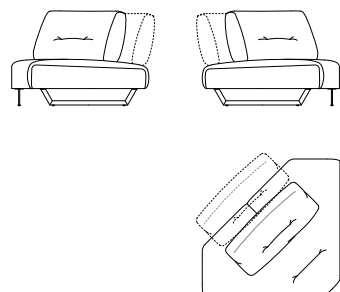

Mechanism: Backrest with adjustable rocking mechanism, for double seat depth.

Armrest: Polyurethane foam with high support and variable density covered with sterilized feather and polyester fibre.

Seat: Moulded polyurethane foam with variable densities covered with polyester fibre

L

170 - 180

L 120 x P 110/140 x H 89 cm

R

L

150 - 160
L 110 x P 110/140 x H 89 cm

R

L

570 - 560
L 120 x P 155/185 x H 89 cm

R

L

770 - 780
L 147 x P 110/140 x H 89 cm

R

L

730 - 720
L 137 x P 110/140 x H 89 cm

R

510
L 128 x P 128 x H 89 cm

400

L 111 x P 111 x H 43 cm