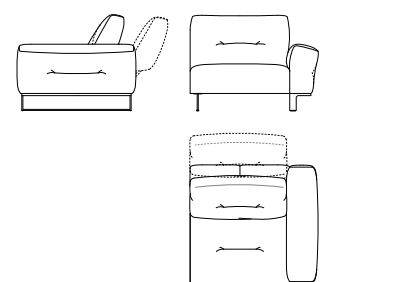

Mechanism: Backrest with adjustable rocking mechanism, for double seat depth.

Armrest: Polyurethane foam with high support and variable density covered with sterilized feather and polyester fibre.

Seat: Moulded polyurethane foam with variable densities covered with polyester fibre

Backrest: Moulded polyurethane foam with variable densities covered with sterilized feather and polyester fibre.

Feet: Metal in glossy Carbon or Bronze finish.

350

L 240 x P 110/140 x H 89 cm

300

L 220 x P 110/140 x H 89 cm

L

380 - 370

L 212 x P 110/140 x H 89 cm

R

L

330 - 320

L 192 x P 110/140 x H 89 cm

R

L

170 - 180

L 120 x P 110/140 x H 89 cm

R

L

150 - 160
L 110 x P 110/140 x H 89 cm

R

L