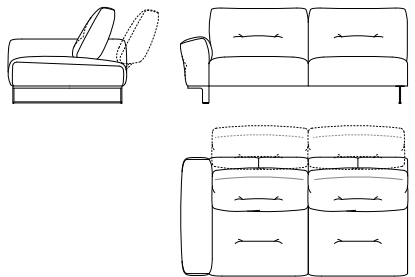

Mechanism: Backrest with adjustable rocking mechanism, for double seat depth.

Armrest: Polyurethane foam with high support and variable density covered with sterilized feather and polyester fibre.

Seat: Moulded polyurethane foam with variable densities covered with polyester fibre

Backrest: Moulded polyurethane foam with variable densities covered with sterilized feather and polyester fibre.

Feet: Metal in glossy Carbon or Bronze finish.

350

L 240 x P 110/140 x H 89 cm

300

L 220 x P 110/140 x H 89 cm

L

380 - 370

L 212 x P 110/140 x H 89 cm

R

L

330 - 320

L 192 x P 110/140 x H 89 cm

R

L

170 - 180

L 120 x P 110/140 x H 89 cm

R

L

150 - 160
L 110 x P 110/140 x H 89 cm

R

L