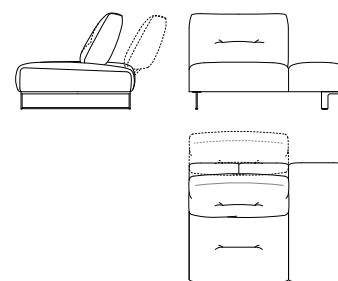

Mechanism: Backrest with adjustable rocking mechanism, for double seat depth.

Armrest: Polyurethane foam with high support and variable density covered with sterilized feather and polyester fibre.

Seat: Moulded polyurethane foam with variable densities covered with polyester fibre

L

170 - 180

L 120 x P 110/140 x H 89 cm

R

L

150 - 160
L 110 x P 110/140 x H 89 cm

R

L

570 - 560
L 120 x P 155/185 x H 89 cm

R

L

770 - 780
L 147 x P 110/140 x H 89 cm

R

L

730 - 720
L 137 x P 110/140 x H 89 cm

R

510
L 128 x P 128 x H 89 cm

400

L 111 x P 111 x H 43 cm