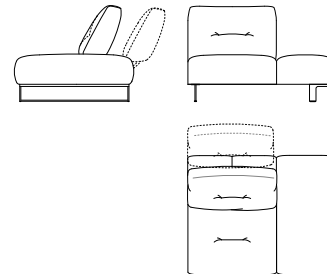

Mechanism: Backrest with adjustable rocking mechanism, for double seat depth.

Armrest: Polyurethane foam with high support and variable density covered with sterilized feather and polyester fibre.

Seat: Moulded polyurethane foam with variable densities covered with polyester fibre

L

170 - 180

L 120 x P 110/140 x H 89 cm

R

L

150 - 160
L 110 x P 110/140 x H 89 cm

R

L

570 - 560
L 120 x P 155/185 x H 89 cm

R

L

770 - 780
L 147 x P 110/140 x H 89 cm

R

L

730 - 720
L 137 x P 110/140 x H 89 cm

R

510
L 128 x P 128 x H 89 cm

400

L 111 x P 111 x H 43 cm