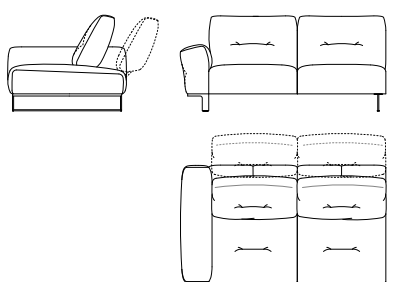

Backrest: Moulded polyurethane foam with variable densities covered with sterilized feather and polyester fibre.

Feet: Metal in glossy Carbon or Bronze finish.

350

L 240 x P 110/140 x H 89 cm

300

L 220 x P 110/140 x H 89 cm

L

380 - 370

L 212 x P 110/140 x H 89 cm

R

L

330 - 320

L 192 x P 110/140 x H 89 cm

R

L

170 - 180

L 120 x P 110/140 x H 89 cm

R

L

150 - 160
L 110 x P 110/140 x H 89 cm

R

L

570 - 560
L 120 x P 155/185 x H 89 cm

R

L

770 - 780
L 147 x P 110/140 x H 89 cm

R

L

730 - 720
L 137 x P 110/140 x H 89 cm

R