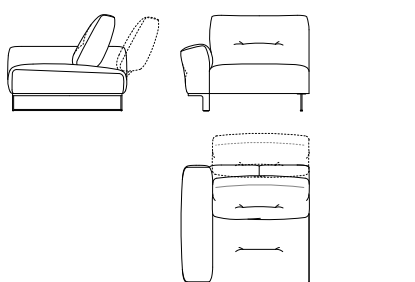

Mechanism: Backrest with adjustable rocking mechanism, for double seat depth.

Armrest: Polyurethane foam with high support and variable density covered with sterilized feather and polyester fibre.

Seat: Moulded polyurethane foam with variable densities covered with polyester fibre

Backrest: Moulded polyurethane foam with variable densities covered with sterilized feather and polyester fibre.

Feet: Metal in glossy Carbon or Bronze finish.

350

L 240 x P 110/140 x H 89 cm

300

L 220 x P 110/140 x H 89 cm

L

380 - 370

L 212 x P 110/140 x H 89 cm

R

L

330 - 320

L 192 x P 110/140 x H 89 cm

R

L

170 - 180

L 120 x P 110/140 x H 89 cm

R

L

150 - 160
L 110 x P 110/140 x H 89 cm

R

L