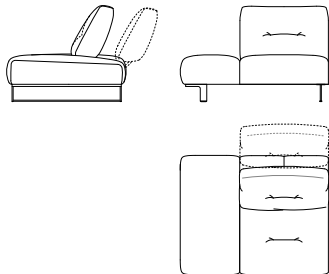

Mechanism: Backrest with adjustable rocking mechanism, for double seat depth.

Armrest: Polyurethane foam with high support and variable density covered with sterilized feather and polyester fibre.

Seat: Moulded polyurethane foam with variable densities covered with polyester fibre

L

170 - 180

L 120 x P 110/140 x H 89 cm

R

L

150 - 160
L 110 x P 110/140 x H 89 cm

R

L

570 - 560
L 120 x P 155/185 x H 89 cm

R

L

770 - 780
L 147 x P 110/140 x H 89 cm

R

L

730 - 720
L 137 x P 110/140 x H 89 cm

R

510
L 128 x P 128 x H 89 cm

400

L 111 x P 111 x H 43 cm