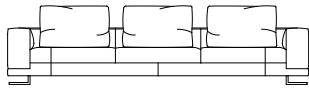

360

L 314 x P 107 x H 85 cm

350

L 245 x P 107 x H 85 cm

300

L 225 x P 107 x H 85 cm

250

L 205 x P 107 x H 85 cm