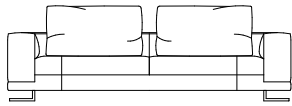

Seat: Polyurethane foam with high support and variable density covered with a blanket in sterilized feather and polyester fibre.

Backrest Cushions: Sterilized feather and polyester fibre.

Integrated bookcase and table: Wood and derivatives (class E1), veneered in Noce Naturale, Moro, Fumo.

Feet: Metal in chrome finish or black nickel finish.

360

L 314 x P 107 x H 85 cm

350

L 245 x P 107 x H 85 cm

300

L 225 x P 107 x H 85 cm

250

L 205 x P 107 x H 85 cm

L

380 L - 370 R

L 220 x P 107 x H 85 cm

R

L

780 L - 770 R

L 220 x P 107 x H 85 cm