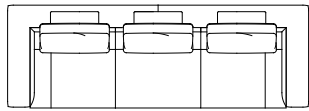

Seat: Polyurethane foam with high support and variable density covered with a blanket in sterilized feather and polyester fibre.

Backrest Cushions: Sterilized feather and polyester fibre.

Integrated bookcase and table: Wood and derivatives (class E1), veneered in Noce Naturale, Moro, Fumo.

Feet: Metal in chrome finish or black nickel finish.

360

L 314 x P 107 x H 85 cm

350

L 245 x P 107 x H 85 cm

300

L 225 x P 107 x H 85 cm

250

L 205 x P 107 x H 85 cm

L

380 L - 370 R

L 220 x P 107 x H 85 cm

R

L

780 L - 770 R

L 220 x P 107 x H 85 cm